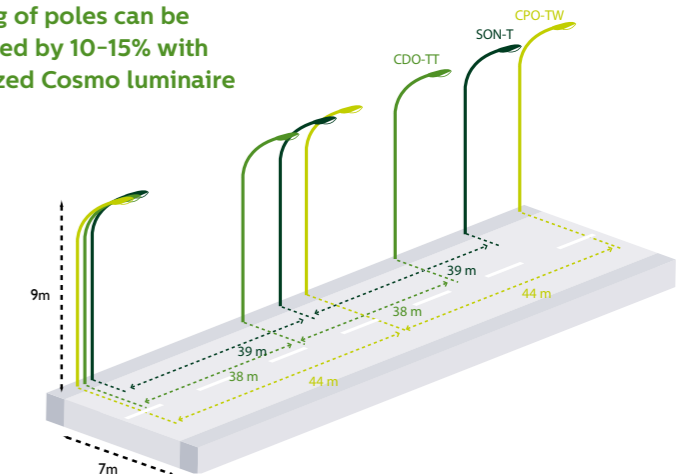

Spacing of poles can be increased by 10-15% with optimized Cosmo luminaire